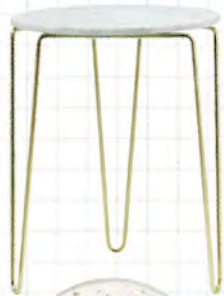

1

2

3

4

5

6

7

8

9

10

11

12

Brass Beauty

Brass is back and it's making a splash in bathroom design. The warm, bright, look-at-me alloy adds a welcome touch of glamour.

Design info

Floor-to-ceiling tiles are still a popular choice in bathrooms and work beautifully paired with brass accents (tiling can look flat if there is no standout feature to play off) – beautiful tapware or accessories in brass and gold would be ideal (2, 3, 5, 6, 8, 10, 11).

One of the latest trends in bathroom design is ditching the giant wall-mounted mirrors in favour of something smaller – a simple square or round brass mirror works wonderfully. Having this extra wall space then allows you to add cool light fixtures or hang an artwork; it also gives you more freedom with the placement of other items such as shelves or towel rails.

While stools or small side tables (7) don't normally make an appearance in the bathroom, we are seeing more and more non-traditional items being used. These are great for placing by the bath for clothing, bathing items or a lovely scented candle.

Navy and brass make a striking colour combo so if you are looking to add a subtle colour to this design, some navy towels (12) would look stunning.